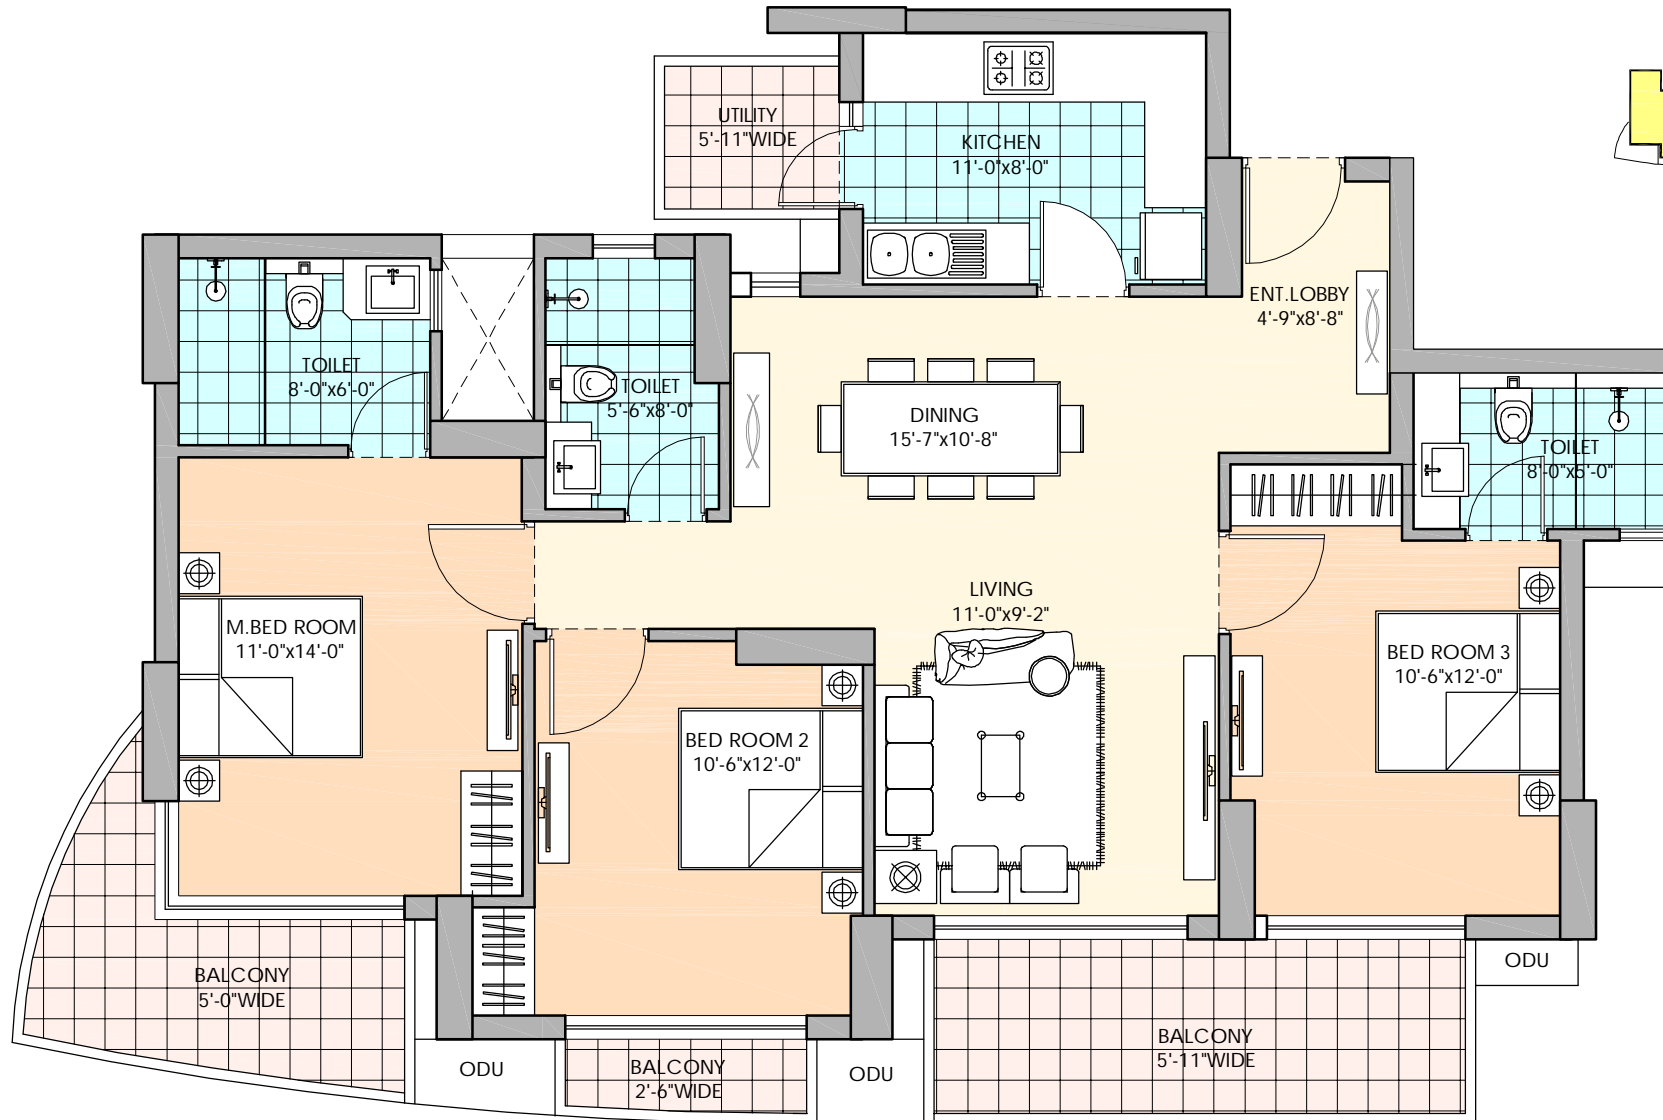

M3M Marina Floor Plan 3BHK - 1900 Sq Ft

Apartment Type	Super Area	
3 BHK + 3T (TYPE-2)	1900 Sft.	